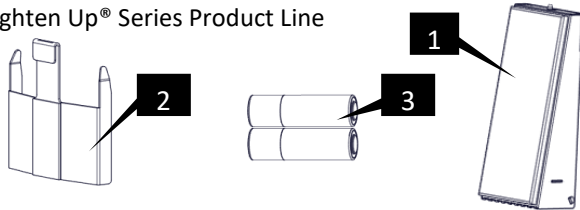

Solar Electric NightLight Installation Instructions Appendix

For Brighten Up® Series Product Line