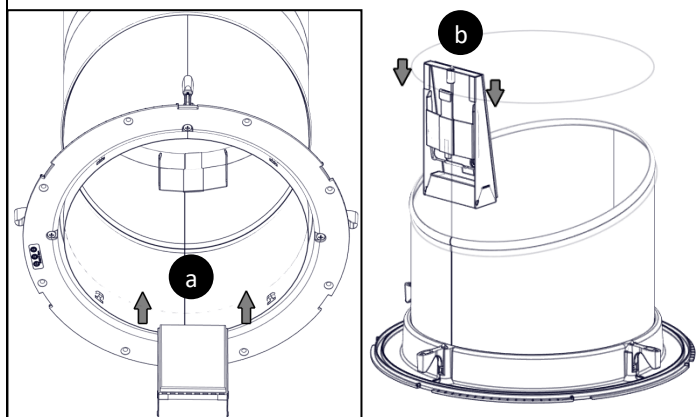

Solatube International, Inc. | 2210 Oak Ridge Way | Vista, CA 92081-8341 | www.solatube.com | T: 888.SOLATUBE

2

© 2017 Solatube International, Inc.

Part No. 951485 v1.1

3

Install NightLight Housing Assembly

Extension Tube has been removed below to show detail

For Battery Replacement in the Solar Electric NightLight

1. Remove Solatube Decorative Fixture and Effect Lens
2. Remove Solar Electric NightLight housing assembly by gently lifting the assembly up and off of the mounting bracket. Remove the NightLight assembly from the tube.
3. Remove batteries from battery pack.
4. Insert batteries to the (+) and (-) marks inside the battery pack.