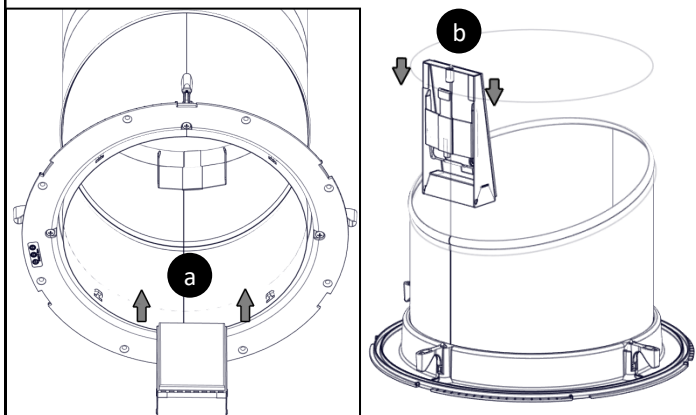

1 Install Mounting Bracket
Press Firmly on Mounting Bracket to Adhere Tape to Bottom Tube

Align Bracket with Tube Seam

Remove Paper Liner

Bottom Tube

2 Install Extension Tube to Bottom Tube.
Seat Extension Tube over Bracket

Extension Tube

Seat Extension Tube onto Mounting Bracket Here.

*Top portion of Bottom Tube and Extension Tube have been ghosted to show detail.

For the most current Installation Instructions, please visit www.solatube.com/instructions

Solatube International, Inc. | 2210 Oak Ridge Way | Vista, CA 92081-8341 | www.solatube.com | T: 888.SOLATUBE

3

Install NightLight Housing Assembly

Extension Tube has been removed below to show detail

For Battery Replacement in the Solar Electric NightLight