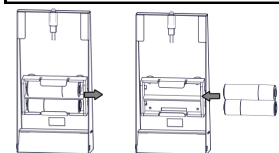

3

Install NightLight Housing Assembly

Extension Tube has been removed below to show detail

For Battery Replacement in the Solar Electric NightLight

1. Remove Solatube Decorative Fixture and Effect Lens
2. Remove Solar Electric NightLight housing assembly by gently lifting the assembly up and off of the mounting bracket. Remove the NightLight assembly from the tube.
3. Remove batteries from battery pack.
4. Insert batteries to the (+) and (-) marks inside the battery pack.

Warning: Replace with **only** (x2) NiMH (nickel-metal-hydride) rechargeable batteries (NiMH AA 1500 mAh 1.2V).

Always remove old, weak or worn-out batteries promptly and recycle or dispose of them in accordance with Local and National Regulations

4