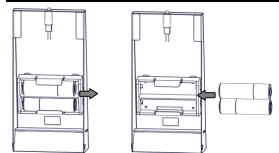

Install NightLight Housing Assembly

Extension Tube has been removed below to show detail

For Battery Replacement in the Solar Electric NightLight

1. Remove Solatube Decorative Fixture and Effect Lens
2. Remove Solar Electric NightLight housing assembly by gently lifting the assembly up and off of the mounting bracket. Remove the NightLight assembly from the tube.
3. Remove batteries from battery pack.
4. Insert batteries to the (+) and (-) marks inside the battery pack.

Warning: Replace with **only** (x2) NiMH (nickel-metal-hydride) rechargeable batteries (NiMH AA 1500 mAh 1.2V).

Always remove old, weak or worn-out batteries promptly and recycle or dispose of them in accordance with Local and National Regulations

4