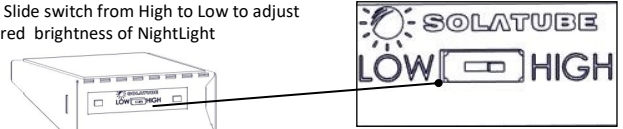

Solar Electric NightLight Installation Instructions Appendix

For Brighten Up® Series Product Line

Parts List	Quantity
1 NightLight Housing Assembly	(1)
2 Mounting Bracket Assembly	(1)
3 Rechargeable Battery NiMH AA 1500 mAh 1.2V	(2)

Note: Slide switch from High to Low to adjust preferred brightness of NightLight

1 Install Mounting Bracket
Press Firmly on Mounting Bracket to Adhere Tape to Bottom Tube

Align Bracket with Tube Seam

Remove Paper Liner