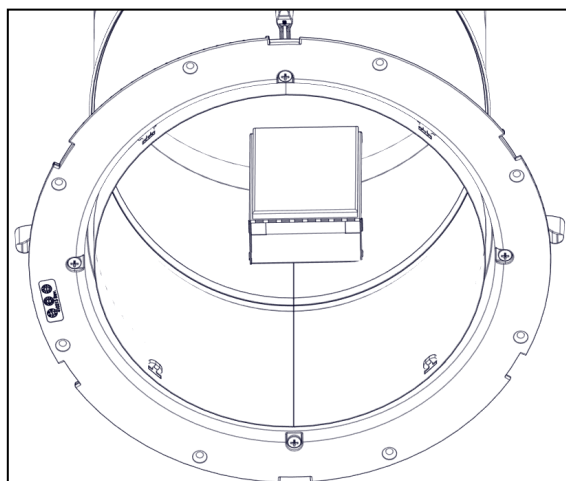

Solar Electric NightLight Installation is Complete

Continue with Main Set of Installation Instructions (P/N 951780)

For the most current Installation Instructions, please visit www.solatube.com/instructions

Solatube International, Inc. | 2210 Oak Ridge Way | Vista, CA 92081-8341 | www.solatube.com | T: 888.SOLATUBE

2

© 2017 Solatube International, Inc.

Part No. 951485 v1.1