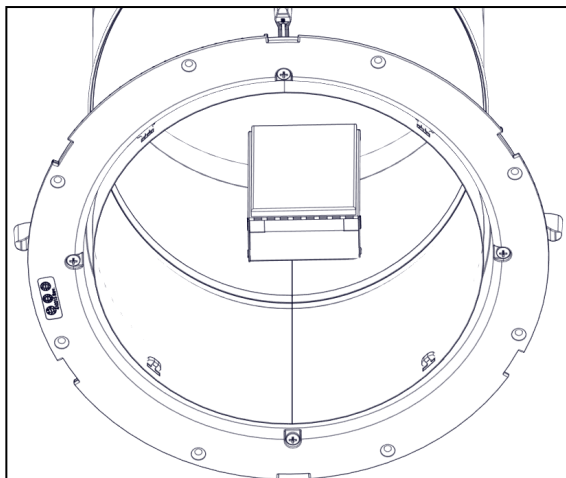

Solar Electric NightLight Installation is Complete

Continue with Main Set of Installation Instructions (P/N 951780)

For the most current Installation Instructions, please visit www.solatube.com/instructions

Solatube International, Inc. | 2210 Oak Ridge Way | Vista, CA 92081-8341 | www.solatube.com | T: 888.SOLATUBE

2

© 2017 Solatube International, Inc.

Part No. 951485 v1.1

3