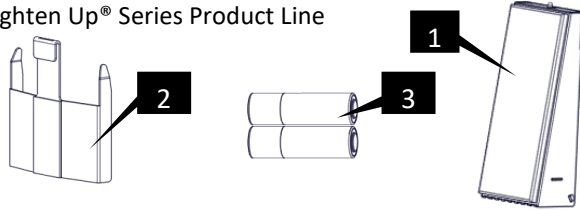

Solar Electric NightLight Installation Instructions Appendix

For Brighten Up® Series Product Line

Parts List	Quantity
1 NightLight Housing Assembly	(1)
2 Mounting Bracket Assembly	(1)
3 Rechargeable Battery NiMH AA 1500 mAh 1.2V	(2)

Note: Slide switch from High to Low to adjust preferred brightness of NightLight

1 Install Mounting Bracket
Press Firmly on Mounting Bracket to Adhere Tape to Bottom Tube

Align Bracket with Tube Seam

Remove Paper Liner

Bottom Tube

2 Install Extension Tube to Bottom Tube.
Seat Extension Tube over Bracket

Extension Tube

Seat Extension Tube onto Mounting Bracket Here.

*Top portion of Bottom Tube and Extension Tube have been ghosted to show detail.