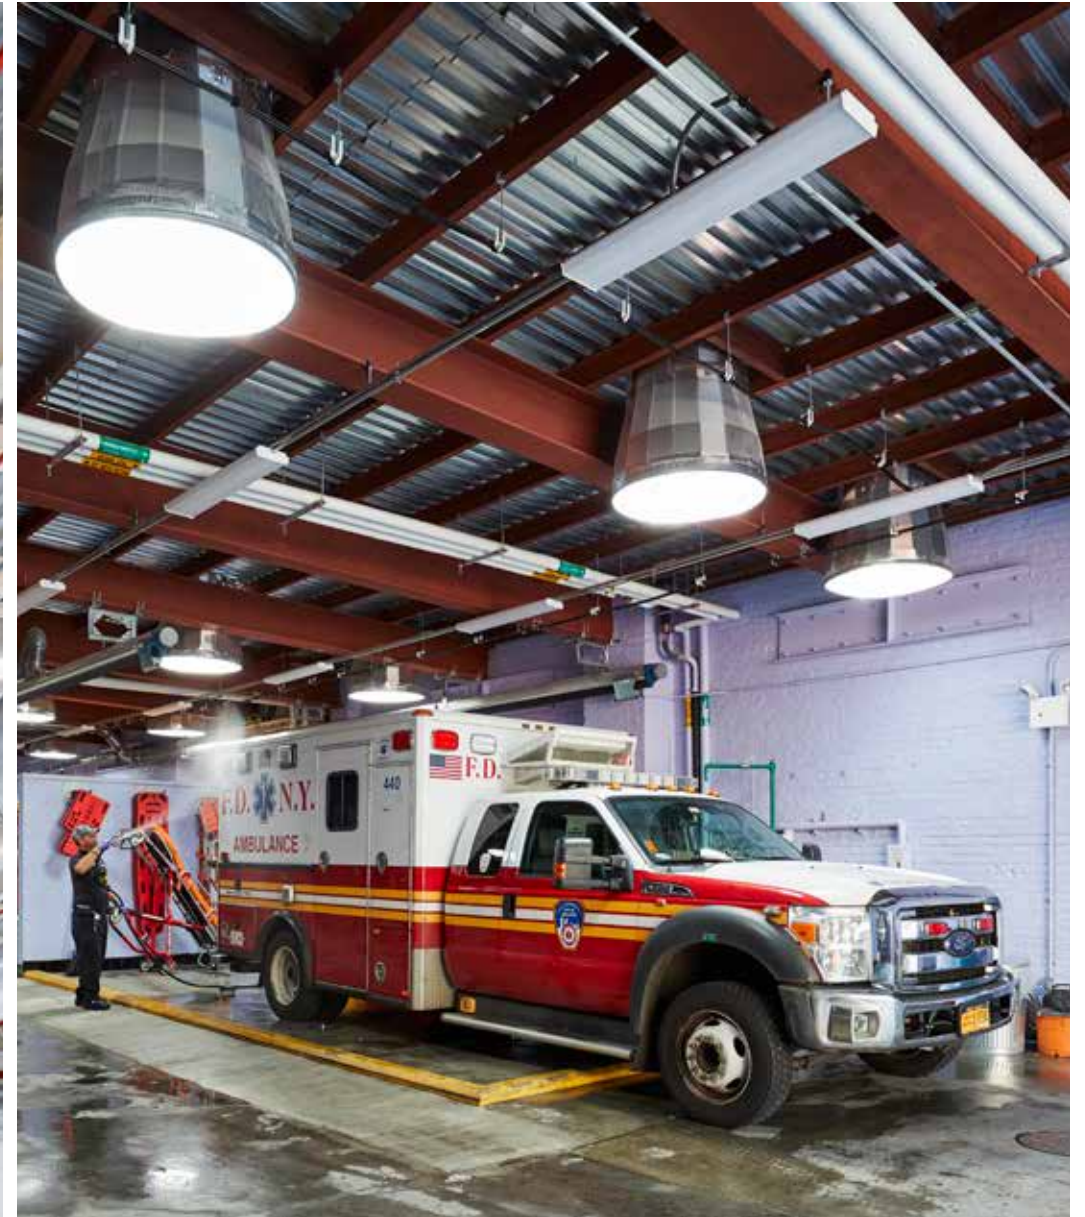

FDNY EMS Station #99 // Brooklyn, NJ // Architect: Ronnette Riley Architects