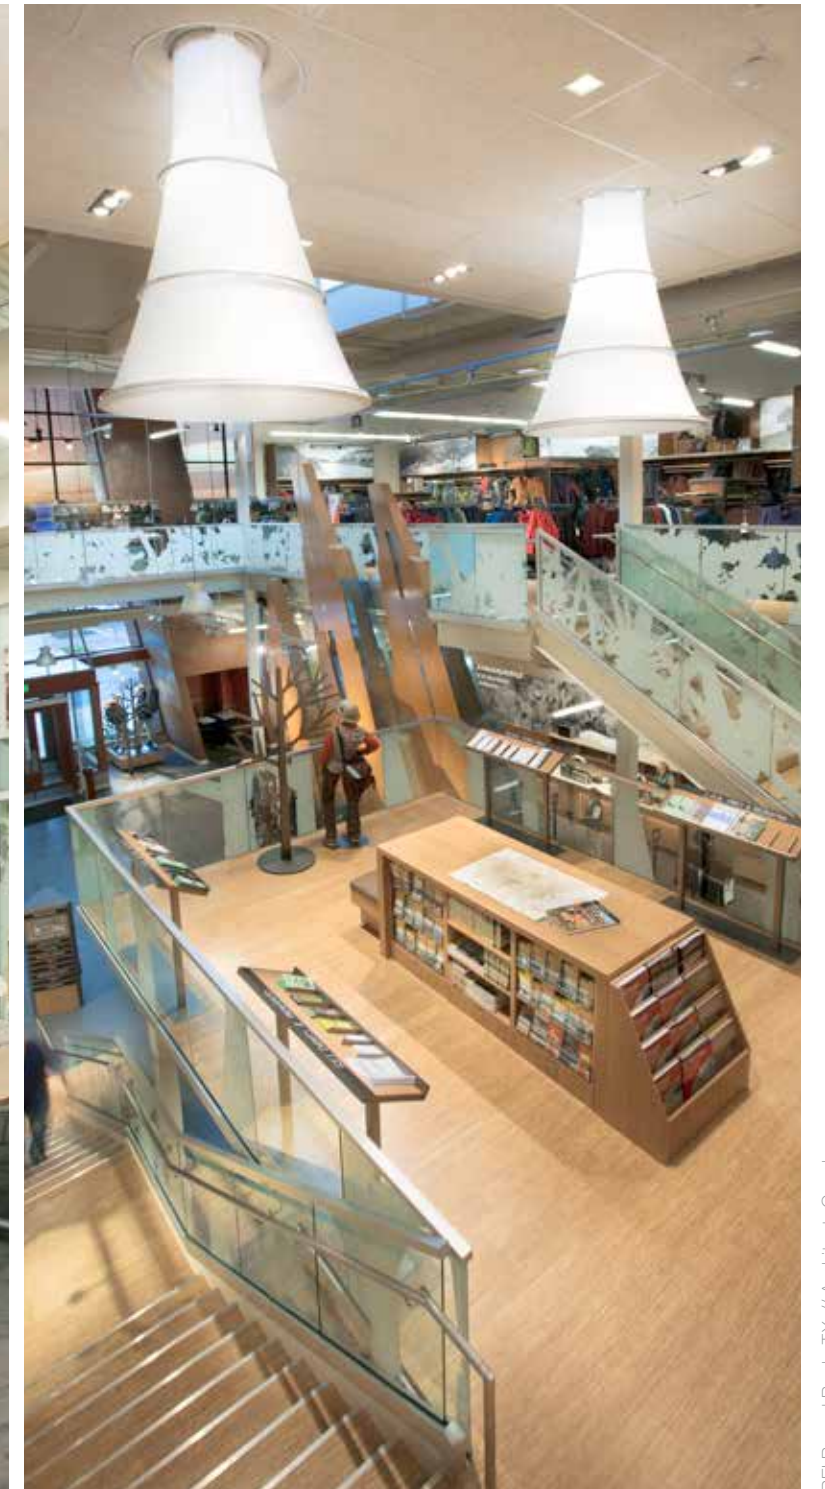

Merchandising

Enhance the shopping experience with natural light.

REI Round Rock, TX // Architect: Gensler