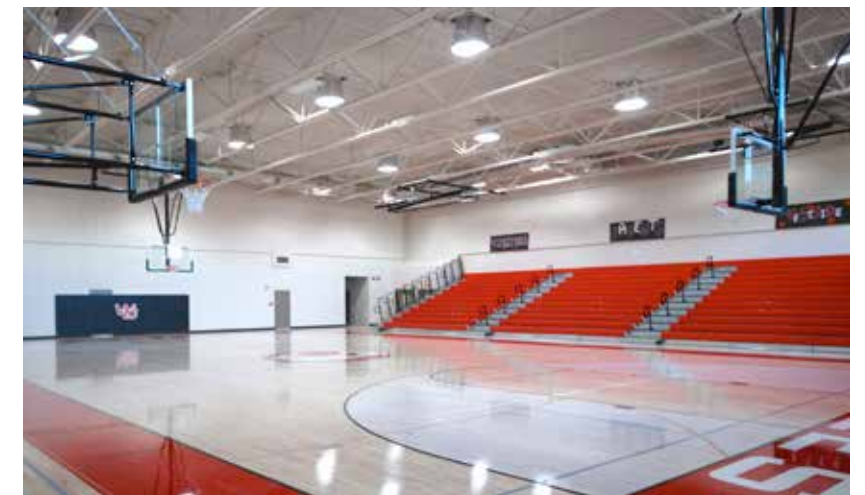

Shandong University Gymnasium // Jinan, China