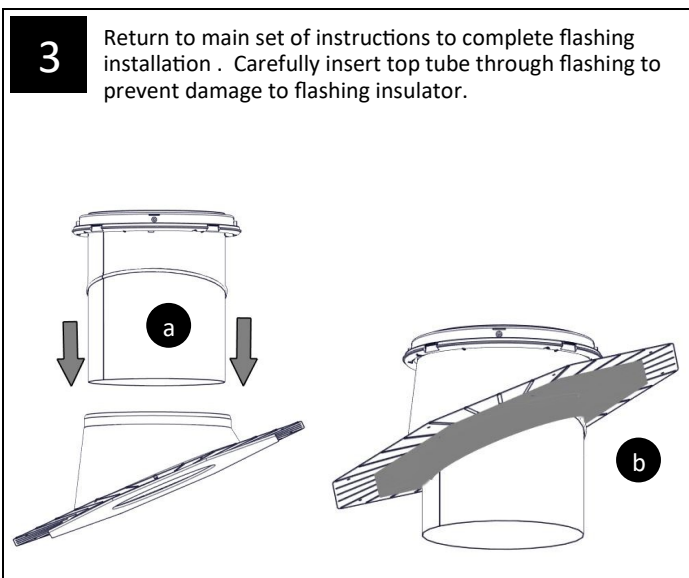

# Solatube® Flashing Insulator

Solatube® 160 DS / 290 DS / 300 DS / 330 DS / 750 DS

Parts List		Quantity
1	Flashing Insulator	(1)
2	Foil Tape (Not provided. Please purchase separately)	

### Required Tools:

Required Safety Equipment

**WARNING: Do not expose flashing insulator to direct flame.**

For the most current Installation Instructions, please visit [www.solatube.com/instructions](http://www.solatube.com/instructions)