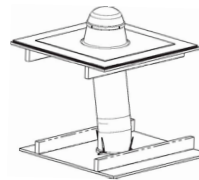

Model: Solatube 290 DS (14 in./350 mm Daylighting System)

Project: _____ Location: _____ Type: _____

Product Specifications Appear in CSI Division 08, Section 08 62 23. For budgeting and quotations use only. Qty: _____

1 Model
290 DS Brighten Up® Solatube 290 DS (14 in./350 mm Daylighting System)

Capture Zone

2 Domes (Leave blank if not desired)
DA Acrylic Dome **DAI** Acrylic Dome + Shock Inner Dome (Acrylic)
Required for High Velocity Hurricane Zones

2a Dome Options (Leave blank if not desired)
PB Dome Edge Protection Band

3 Flashings

FP 4-inch Pitched Metal, Self Mounted		F4 4-inch Flat/No Pitch Metal, Self Mounted		F6 6-inch Flat/No Pitch Metal, Self Mounted	
FPT Tile Roof, Pitched Metal Flashing		FT Tile Roof, No Pitch Metal Flashing		FC Curb Cap (curb by others)	