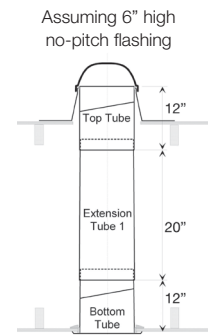

3a Flashing Options (Leave blank if not desired)

T2* Roof Flashing Turret Extension 2 in./50 mm	T48* Roof Flashing Turret Extension 48 in./1200 mm
T4* Roof Flashing Turret Extension 4 in./100 mm	FI Flashing Insulator
T12* Roof Flashing Turret Extension 12 in./300 mm	MR Metal Roof Installation Kit
T24* Roof Flashing Turret Extension 24 in./600 mm	CCI Curb Cap Insulation
T36* Roof Flashing Turret Extension 36 in./900 mm	

* Specify additional extension tubes in #4

Transfer Zone

4 Extension Tubes Required

Run measured from top of roof deck to bottom of ceiling plane along centerline of tubing.

- | | |
|--|--|
| E0 Base Kit, No Extension Tubes – Max Run = 16” | E7 Seven Extension Tubes – Max Run = 170” |
| E1 One Extension Tube – Max Run = 38” | E8 Eight Extension Tubes – Max Run = 192” |
| E2 Two Extension Tubes – Max Run = 60” | E9 Nine Extension Tubes – Max Run = 214” |
| E3 Three Extension Tubes – Max Run = 82” | E10 Ten Extension Tubes – Max Run = 236” |
| E4 Four Extension Tubes – Max Run = 104” | EXX Total Run Length to be Determined by Bidding Contractor |
| E5 Five Extension Tubes – Max Run = 126” | |
| E6 Six Extension Tubes – Max Run = 148” | |