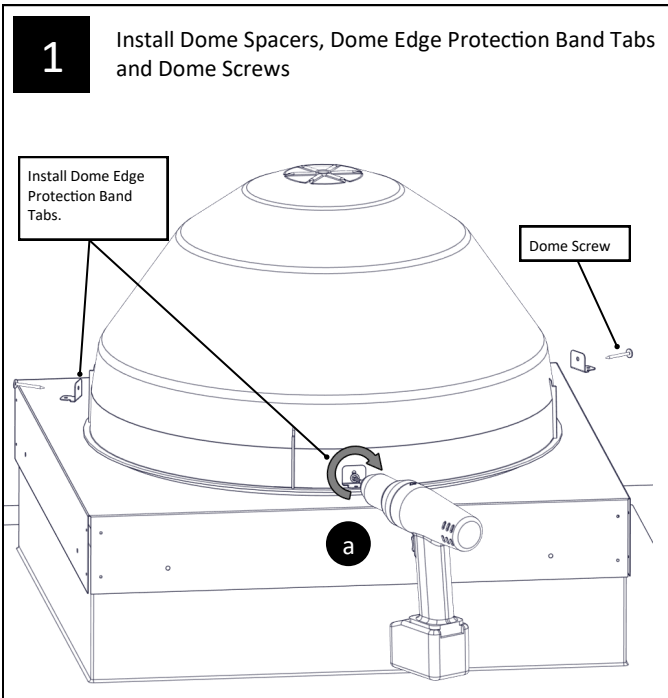

Dome Edge Protection Band Installation Instructions Appendix

For 750 DS Curb Cap

Parts List	Quantity
1 Dome Edge Protection Band	(1)
2 Dome Edge Protection Band Tab	(3)

Additional Materials and Tools	Quantity
1 None	