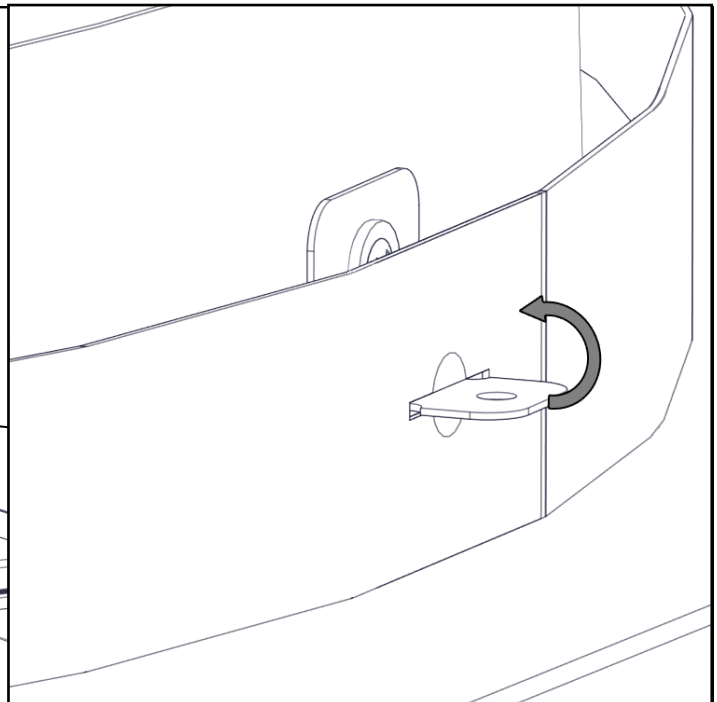

Dome Edge Protection Band Installation Instructions Appendix

For 750 DS Curb Cap

Parts List	Quantity
1 Dome Edge Protection Band	(1)
2 Dome Edge Protection Band Tab	(3)

Additional Materials and Tools	Quantity
1 None	