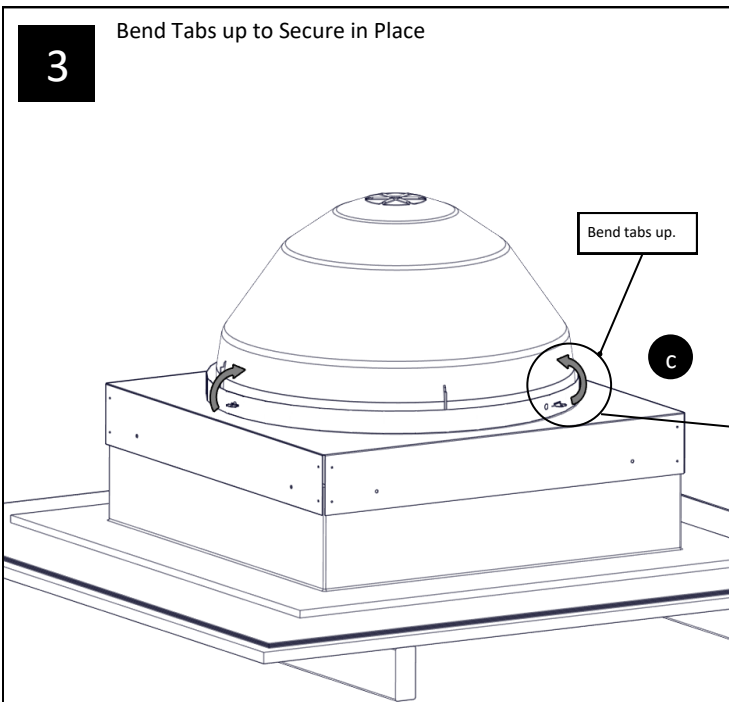

Dome Edge Protection Band Installation Instructions Appendix

For 750 DS Curb Cap

Parts List	Quantity
1 Dome Edge Protection Band	(1)
2 Dome Edge Protection Band Tab	(3)

Additional Materials and Tools	Quantity
1 None	